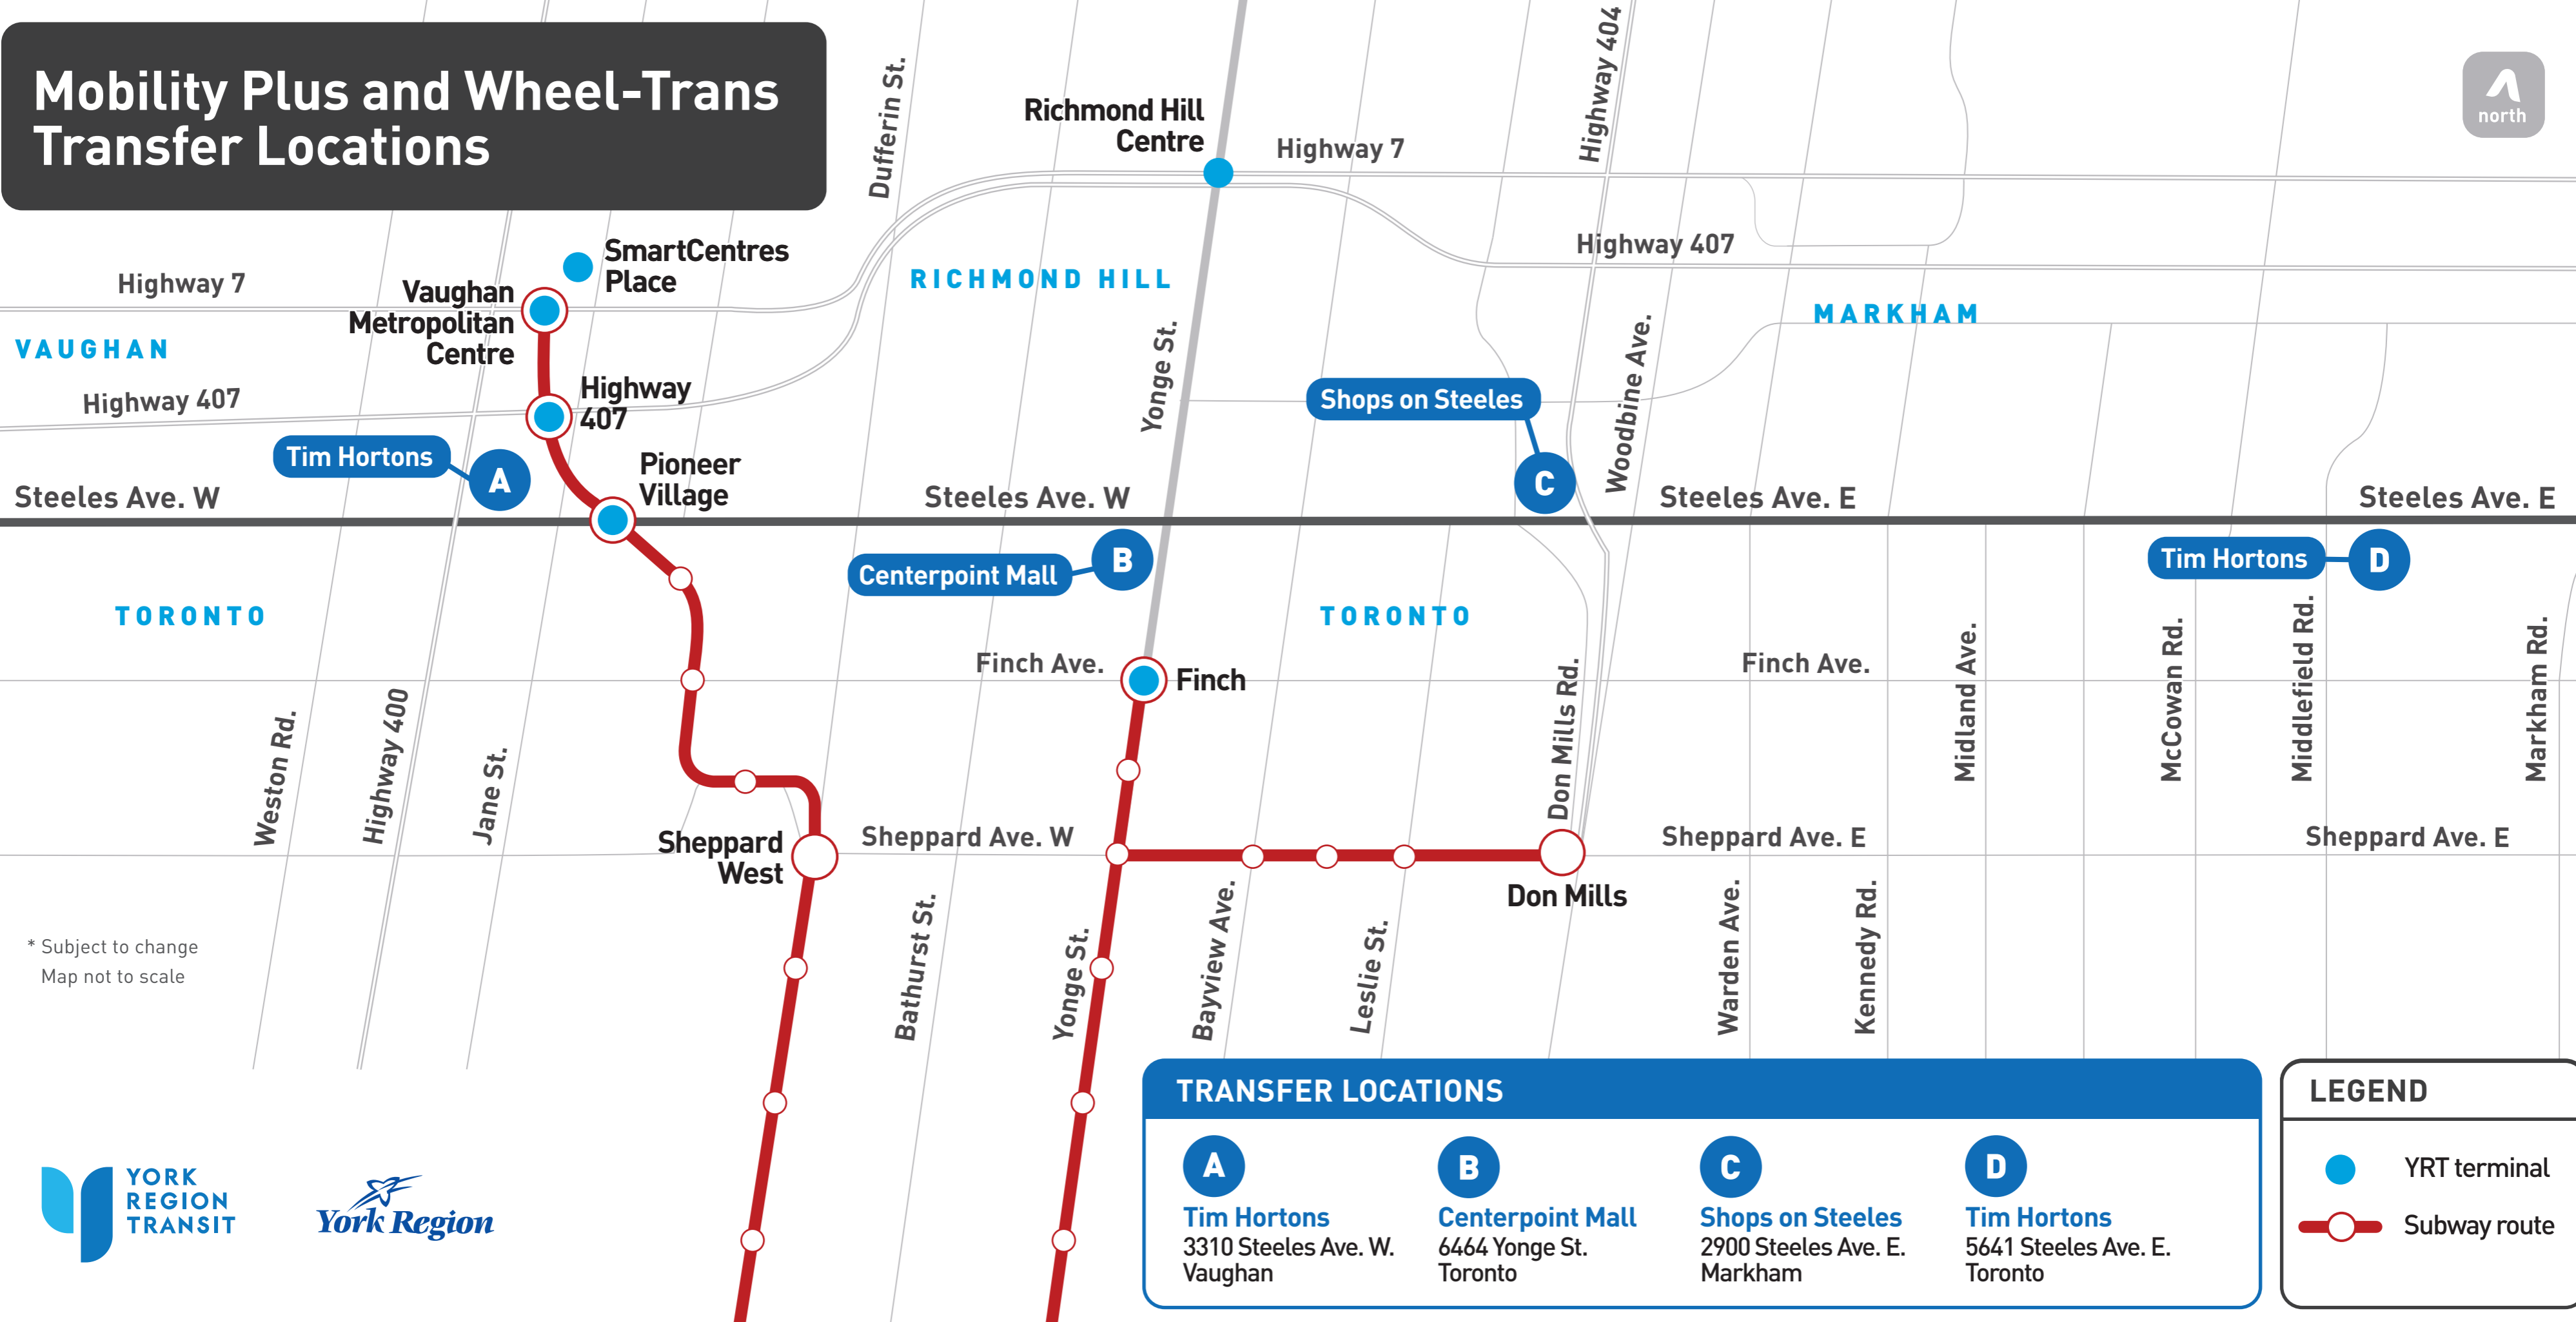

Mobility Plus and Wheel-Trans Transfer Locations

* Subject to change
Map not to scale

TRANSFER LOCATIONS			
A	B	C	D
Tim Hortons 3310 Steeles Ave. W. Vaughan	Centerpoint Mall 6464 Yonge St. Toronto	Shops on Steeles 2900 Steeles Ave. E. Markham	Tim Hortons 5641 Steeles Ave. E. Toronto

LEGEND	
	YRT terminal
	Subway route