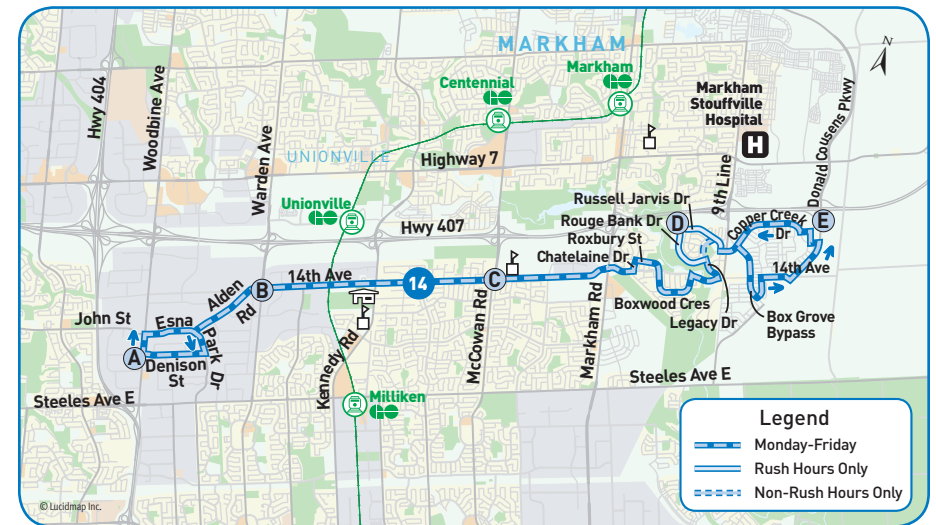

↑ Bus Stop Number

westbound to Woodbine Avenue

← Weekdays

Box Grove Walmart 6553	Russel Jarvis Dr. & Rouge Bank Dr. 1567	14th Ave. & McCowan Rd. 1611	14th Ave. & Warden Ave. 1635	Denison St. & Woodbine Ave. 1655
E	D	C	B	A
6:05	6:10	6:26	6:35	6:40
6:38	6:43	7:03	7:13	7:20
7:11	7:16	7:36	7:46	7:53
7:44	7:50	8:11	8:23	8:31
8:17	8:23	8:44	8:56	9:04
8:50	8:55	9:12	9:22	9:30
9:23	9:28	9:42	9:51	9:58
9:55	9:59	10:12	10:20	10:26
10:32	10:36	10:49	10:57	11:03
11:12	11:16	11:29	11:37	11:43
11:52	11:56	12:09	12:17	12:23
12:32	12:36	12:49	12:57	1:03
1:12	1:16	1:29	1:37	1:43
1:52	1:56	2:09	2:17	2:23
2:31	2:36	2:50	2:58	3:05
3:20	3:25	3:41	3:50	3:57
4:05	4:10	4:26	4:35	4:42
4:38	4:43	4:59	5:08	5:15
5:15	5:21	5:39	5:48	5:55
5:50	5:56	6:14	6:23	6:30
6:25	6:29	6:44	6:53	6:59
6:59	7:03	7:18	7:27	7:33
7:32	7:36	7:51	8:00	8:06

notes

* Trip ends at Copper Creek Drive and Box Grove By-pass after servicing Box Grove Walmart.

revised schedule

Weekdays

Effective April 28, 2019

Map Legend

- Direction of Travel
- 🚌 Bus Terminal
- 🎓 College/University
- 🏥 Hospital
- 🏛 Municipal Office
- 🎓 Secondary School
- Ⓐ Time Point
- 🚶 GO Station
- 🏠 Community Centre
- 📖 Library
- 🅑🅓 Park & Ride
- 🛒 Shopping Centre