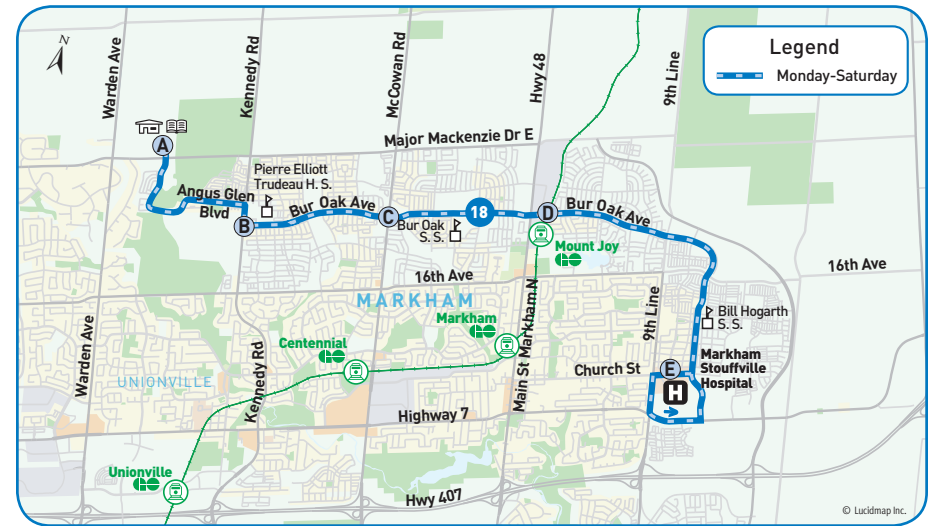

## westbound to Angus Glen Community Ctr.

➔ Monday-Saturday

↑ Bus Stop Number

Markham Stouffville Hospital 1555	Bur Oak Ave. & 9th Line 4755	Mt. Joy GO Station (Hwy. 48 & Bur Oak Ave.) 1324	Bur Oak Ave. & McCowan Rd. 1389	Bur Oak Ave. & Kennedy Rd. 5876	Angus Glen CC (Major Mac. & Warden) 1340
E		D	C	B	A
<b>Weekdays</b>					
*5:47	5:59	6:04	6:10	6:14	6:21
6:12	6:25	6:30	6:36	6:41	6:48
*6:33	6:46	6:51	6:57	7:02	7:09
*7:03	7:16	7:21	7:27	7:32	7:39
*7:27	7:43	7:49	7:56	8:03	8:10
7:45	8:01	8:07	8:13	8:18	8:25
8:13	8:29	8:35	8:41	8:46	8:53
8:36	8:50	8:55	9:01	9:06	9:13
8:55	9:09	9:14	9:20	9:25	9:32
9:22	9:36	9:41	9:47	9:52	9:59
10:49	11:01	11:05	11:10	11:16	11:22
12:03	12:15	12:19	12:24	12:30	12:36
1:17	1:29	1:33	1:38	1:44	1:50
2:39	2:50	2:55	3:02	3:09	3:16
3:39	3:53	3:59	4:06	4:12	4:19
4:09	4:23	4:28	4:34	4:39	4:46
4:39	4:53	4:58	5:04	5:09	5:16
*5:09	5:23	5:28	5:34	5:39	5:46
*5:43	5:57	6:02	6:08	6:13	6:20
*6:13	6:26	6:30	6:35	6:40	6:47
*6:41	6:54	6:58	7:03	7:08	7:15
*7:07	7:19	7:23	7:28	7:33	7:39
7:37	7:49	7:53	7:58	8:03	8:09
8:05	8:17	8:21	8:26	8:31	8:37
<b>Saturday</b>					
9:06	9:15	9:19	9:24	9:28	9:34
10:11	10:20	10:24	10:29	10:33	10:39
11:16	11:25	11:29	11:34	11:38	11:44
12:21	12:30	12:34	12:39	12:43	12:49
1:26	1:35	1:39	1:44	1:48	1:54
2:31	2:40	2:44	2:49	2:53	2:59
3:36	3:45	3:49	3:54	3:58	4:04
4:41	4:50	4:54	4:59	5:03	5:09
5:46	5:55	5:59	6:04	6:08	6:14

notes

\* This trip makes GO Train connection at Mount Joy GO Station. The Mount Joy GO Station stop for the westbound service is on-street (not in the bus loop).

## Monday-Saturday

Effective April 28, 2019

Map Legend

- ➔ Direction of Travel
- Ⓐ Time Point
- 🏠 Bus Terminal
- 🎓 College/University
- 🏥 Hospital
- 🏛️ Municipal Office
- 🏠 Secondary School
- 🚶 GO Station
- 🏫 Community Centre
- 📖 Library
- 🅇 Park & Ride
- 🛒 Shopping Centre