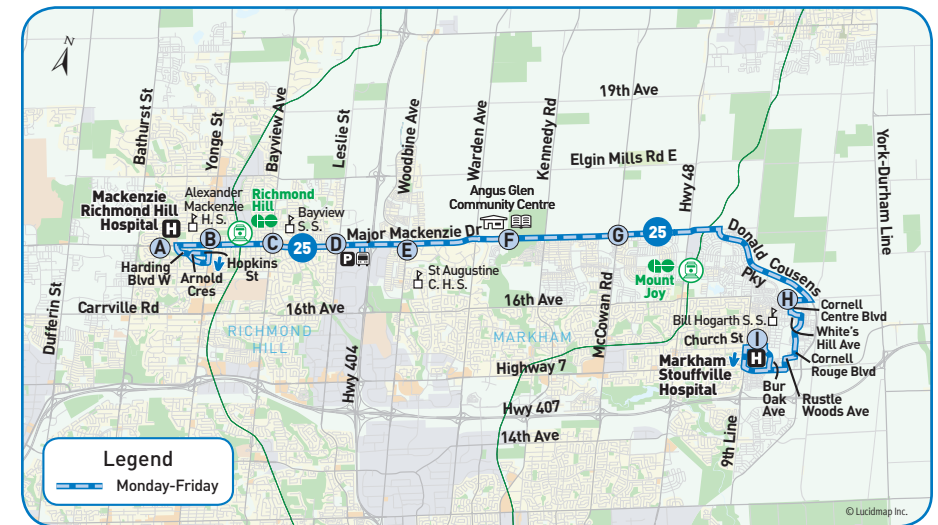

# Major Mackenzie

route  
navigator  
**25**

### Monday-Friday

Effective June 30, 2019

**Map Legend**

- ➔ Direction of Travel
- Ⓐ Time Point
- 🚏 Bus Terminal
- 🚇 GO Station
- 🎓 College/University
- 🏫 Community Centre
- 📖 Library
- 🏥 Hospital
- 🏛️ Municipal Office
- 🅑 Park & Ride
- 🎓 Secondary School
- 🛒 Shopping Centre