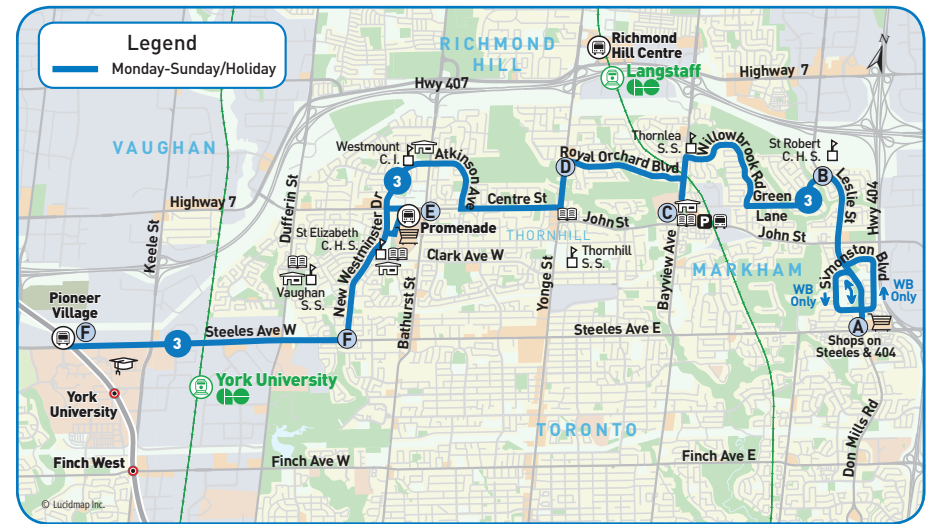

↑ Bus Stop Number

revised schedule

**Monday-Sunday/Holiday**  
Effective June 30, 2019

**notes**

\*This trip continues to Don Mills Rd. and Simonston Blvd. [Stop 3427]

**Map Legend**

- ➔ Direction of Travel
- 🚌 Bus Terminal
- 🎓 College/University
- H Hospital
- 🏛 Municipal Office
- 🎓 Secondary School
- ⌚ Time Point
- 🚇 GO Station
- 🏠 Community Centre
- 📖 Library
- 🅇 Park & Ride
- 🛒 Shopping Centre

notes

\*This trip continues to Don Mills Rd. and Simonston Blvd. (Stop 3427)