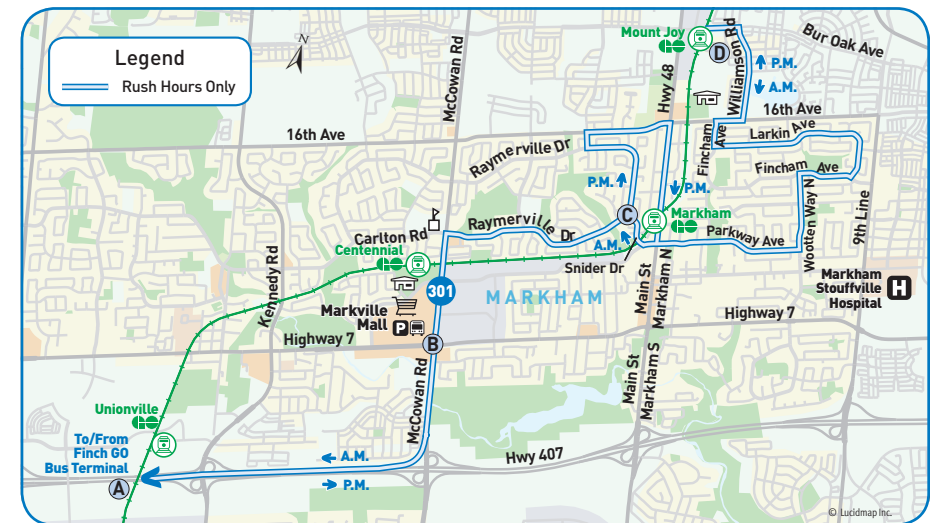

## morning

to Finch GO Bus Terminal

← Weekdays

Bus Stop Number	Mount Joy GO Station	Larkin Ave. & Bryant Rd.	Raymerville Dr. & Snider Dr.	McCowan Rd. & Bullock Dr.	Highway 7 & McCowan Rd.	Finch GO Bus Terminal
	D		C		B	A
	4815	1839	1812	1826	1830	2331
<b>Morning</b>						
	6:12	6:16	6:27	6:34	6:36	7:00
	6:57	7:01	7:12	7:19	7:21	7:45
	7:12	7:16	7:27	7:34	7:36	8:00
	7:28	7:32	7:43	7:50	7:52	8:16

## afternoon

to Markham

→ Weekdays

Bus Stop Number	Finch GO Bus Terminal	Highway 7 & McCowan Rd.	Raymerville Dr. & Snider Dr.	Fincham Ave. & Noel St.	Mount Joy GO Station
	A	B	C		D
	2331	3098	1838	5298	1324
<b>Afternoon</b>					
	4:35	5:03	5:13	5:31	5:36
	5:05	5:33	5:43	6:01	6:06
	5:45	6:13	6:23	6:41	6:46

### Weekdays

Effective January 3, 2016

Weekdays:

The 5 p.m. trip will be adjusted to depart Finch GO Bus Terminal at 5:05 p.m.

#### Map Legend

- Direction of Travel
- 🚌 Bus Terminal
- 🎓 College/University
- 🏥 Hospital
- 🏛️ Municipal Office
- 🎓 Secondary School
- Ⓜ️ Time Point
- 🚶 GO Station
- 🏠 Community Centre
- 📖 Library
- 🅇 Park & Ride
- 🛒 Shopping Centre