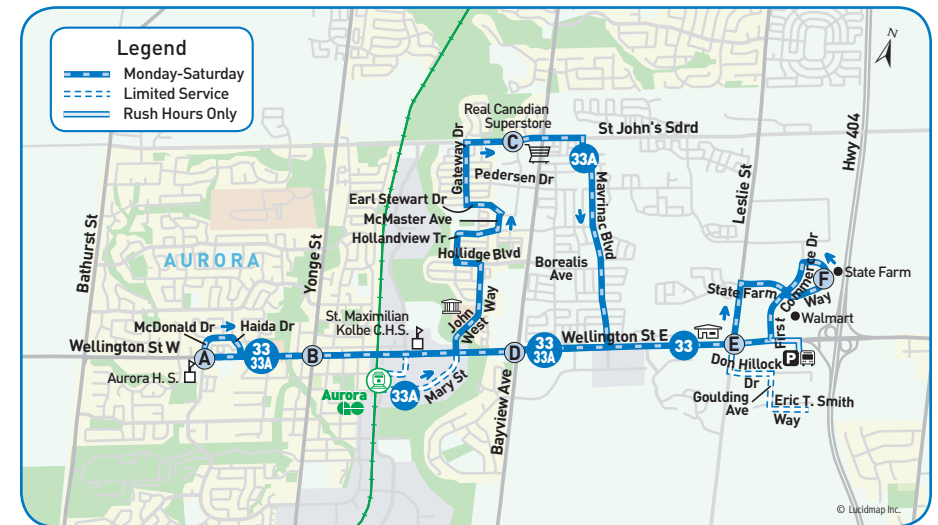

Map Legend

- ➔ Direction of Travel
- ⓐ Time Point
- 🏠 Bus Terminal
- 🎓 College/University
- 🏥 Hospital
- 🏛 Municipal Office
- 🏫 Secondary School
- 🚗 GO Station
- 🏠 Community Centre
- 📖 Library
- 🚗 Park & Ride
- 🛒 Shopping Centre