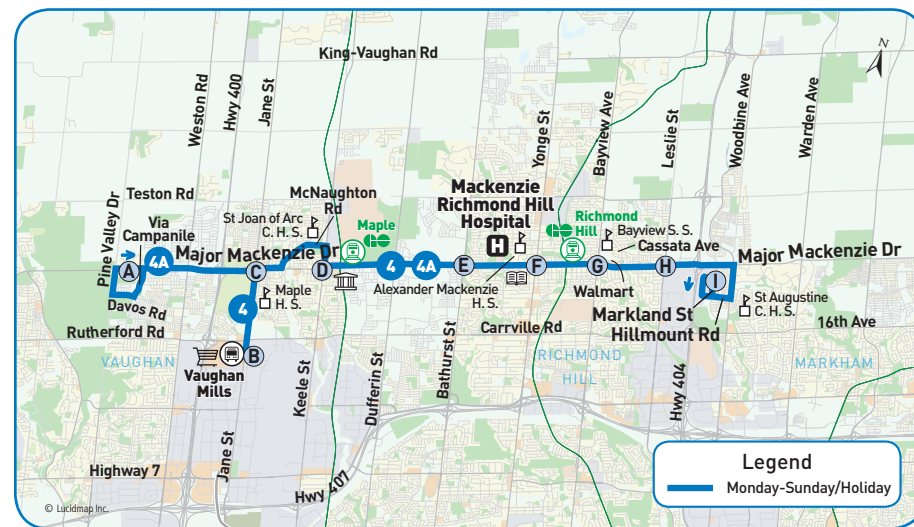

Monday-Sunday/Holiday

Effective June 30, 2019