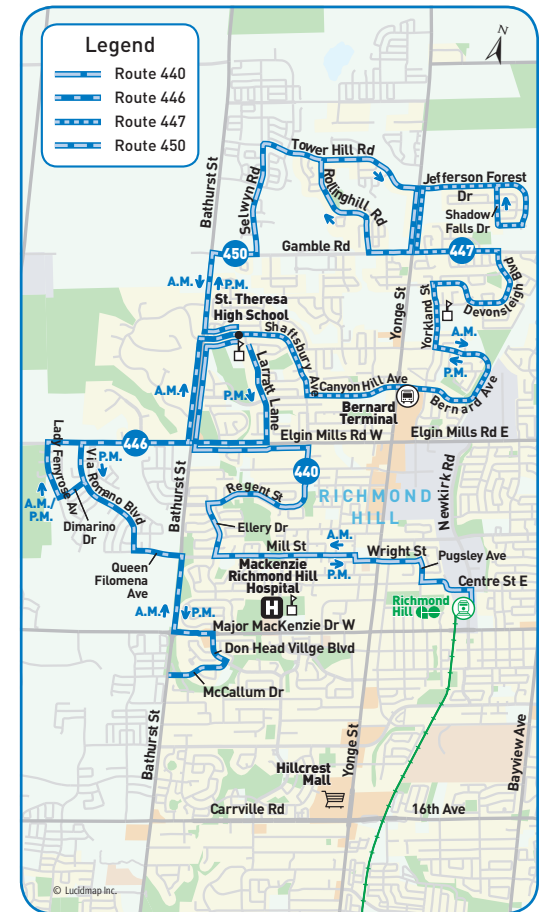

↕ Bus Stop Number

450 afternoon

from St. Theresa C.H.S.

↗ School days

St. Theresa Catholic H.S.	Gamble Rd. & Selwyn Rd.	Tower Hill Rd. & Rollinghill Rd.	Yonge St. & 19 th / Gamble	Tower Hill Rd. & Rollinghill Rd.
5038	5463	5467	9793	2674
2:30	2:33	2:37	2:42	2:46
2:30	2:33	2:37	2:42	2:46

route navigator

440*

*school special includes 440/446/447/450

St. Theresa High School

revised schedule

School days

Effective January 6, 2019

Map Legend

- ➔ Direction of Travel
- 🚌 Bus Terminal
- 🎓 College/University
- 🏥 Hospital
- 🏛 Municipal Office
- 🎓 Secondary School
- ⌚ Time Point
- 🚉 GO Station
- 🏠 Community Centre
- 📖 Library
- 🚗 Park & Ride
- 🛒 Shopping Centre

440 morning

to St. Theresa C.H.S.

School days

Richmond Hill GO Station	Yonge St. & Wright St.	Regent St. & Ellery Dr.	St. Theresa Catholic H.S.
1211	2751	4351	2764
7:30	7:35	7:43	7:50

446 morning

to St. Theresa C.H.S.